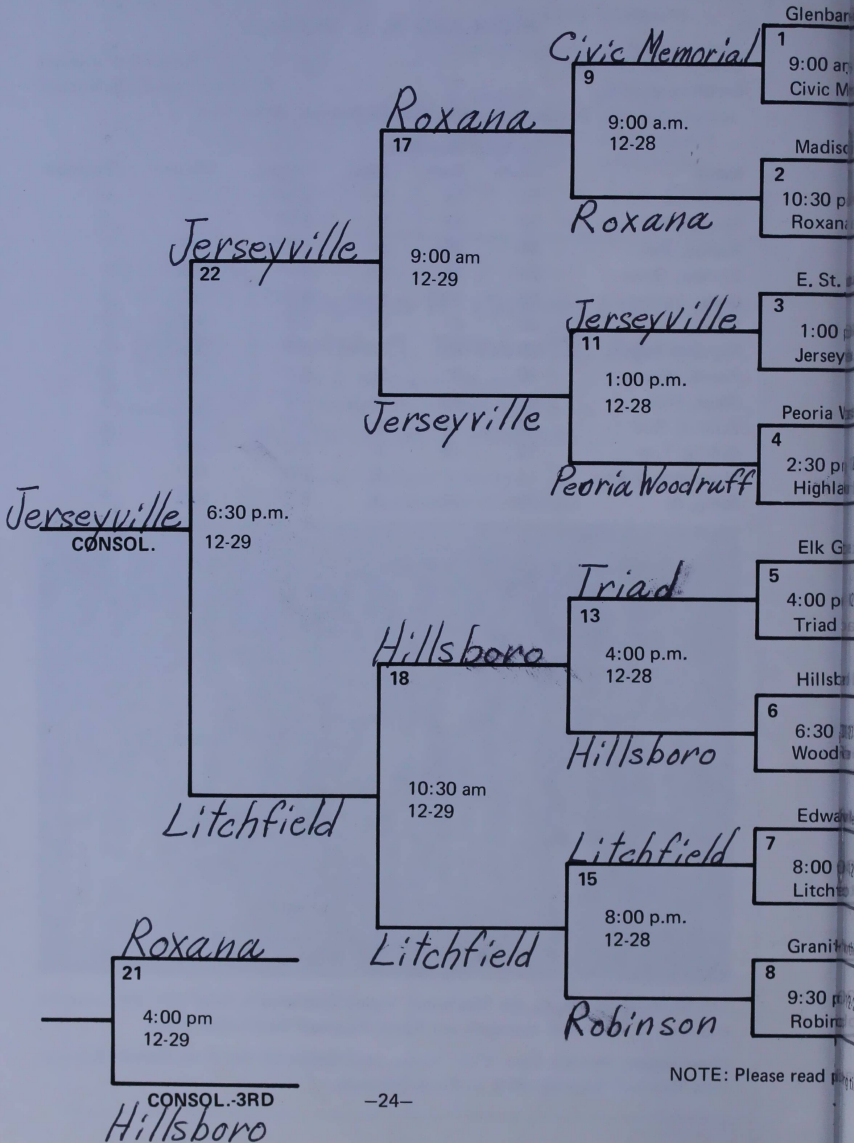

Pairings & Times for the 6

NOTE: Please read page 6