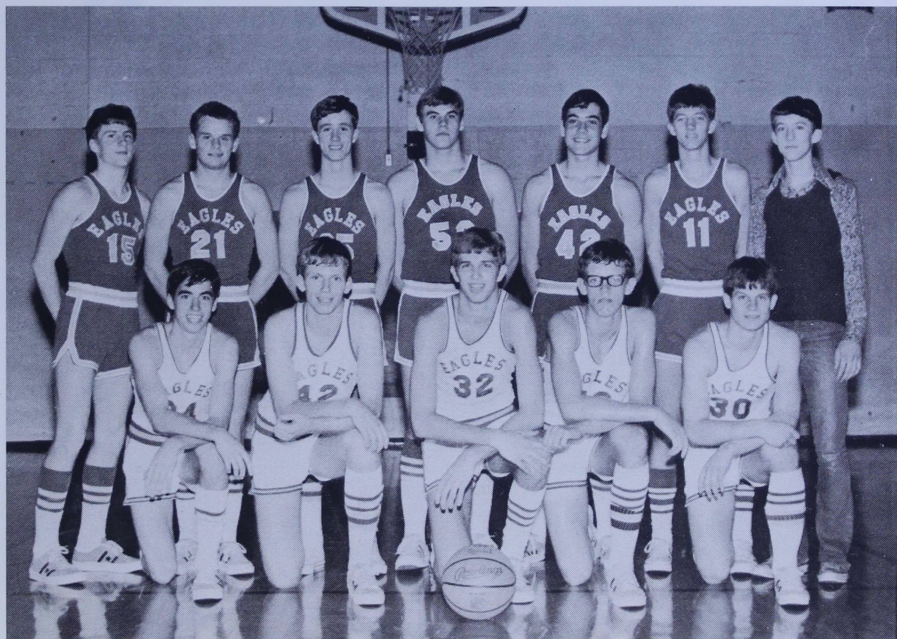

CIVIC MEMORIAL HIGH (Eagles)

Coach-Jim Carey
Enrollment--790

Supt. Don Simpson
Principal Forest Kohlburn

Assistant Coach--Bob Linton

Name	Uniform Numbers		Class	Height	Weight	Position
	Light	Dark				
John Bast	30	31	Sr.	5'10"	155	G
Layne Law	34	35	Sr.	5'10"	140	G
Jim Marburger	32	33	Sr.	6'5"	170	C
Terry Feyen	42	41	Sr.	6'4"	179	F
Mike Eddy	10	25	Jr.	5'11"	141	G
Darrell Austill	14	15	Jr.	5'10"	154	G
Dane Dooley	22	23	Jr.	5'10"	155	G
Kent Robinette	51	52	Jr.	6'4"	204	F
Jim Ricci	41	42	Jr.	6'2"	183	F
Mike Dreith	20	21	Jr.	6'	161	G-F
Lee Taynor	15	13	Soph	6'2"	142	G-F
Jeff Stephens	52	53	Soph	6'3"	157	C

Cheerleaders: Paula Bivens, Sherry Crotchett, Linda Hanei, Debbie Agarc, Debbie Hargrave, Anita Mayes, Sponsor--Kathy Mennemeyer.