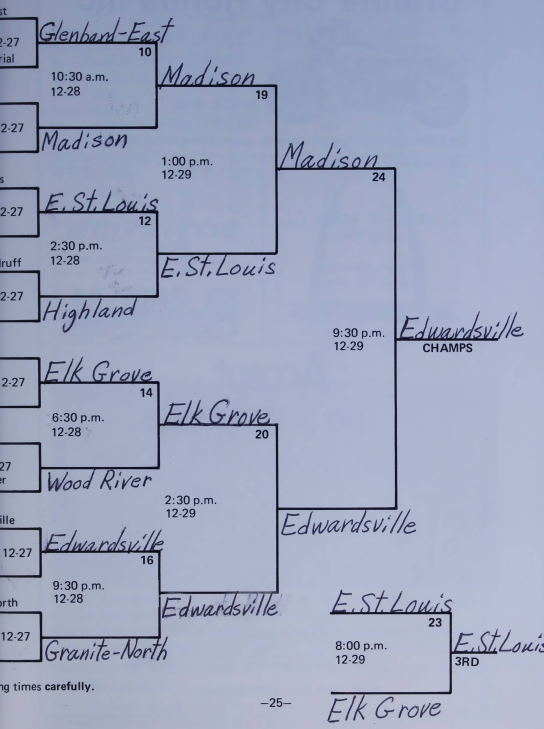

Pairings & Times for the 6

NOTE: Please read page 6

Annual Holiday Classic

ing times carefully.

Granite City Honda Inc

2210 NAMEOKI RD
 GRANITE CITY, ILL.
 877-2244 ask for Don or Ray

SAVES GAS
 less than a penny a mile!!!