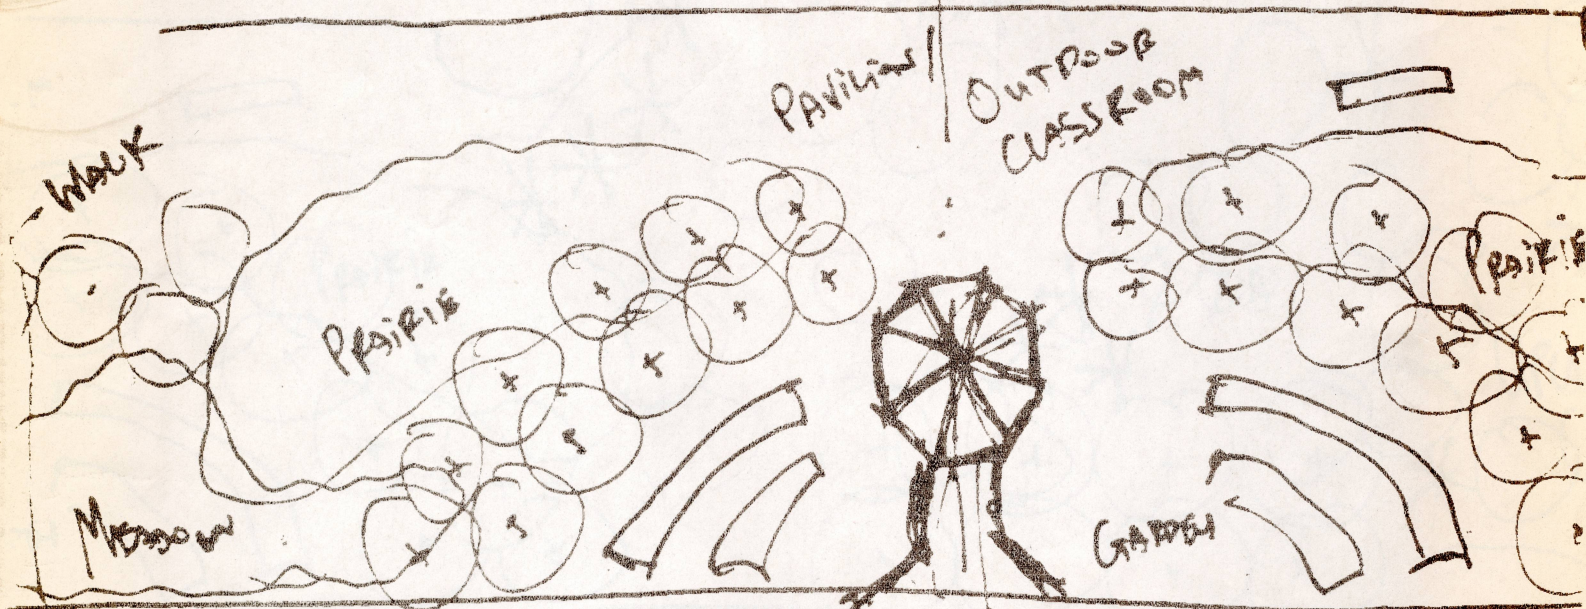

Focus Point

TRACK

K

11