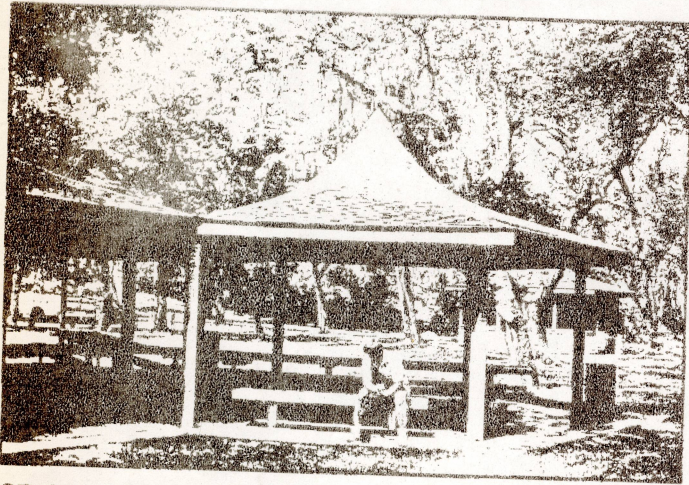

**OPTIONS:**

- Cedar Roof Decking and Fascia
- Laminated Columns
- Stain
- Fiberglass Shingles
- Cedar Shingles
- Metal Roof

No. 2100 - Without Shingles

JB45

SF3X

SF60

SC45

PB2X

02875/POR  
BuyLine 4455

 Oxford Series Gazebos by POLIGON retain a traditional flavor while exploiting the advantages of tubular steel construction. The larger gazebos, the GOX28, GOX36, and the GOX44, have double tiered roofs at an 8/12 pitch, topped off with a 30" vented cupola.  Overhead ornamentation on all six sides, and handrails on five sides are standard with a diamond pattern and pickets 6" on center.