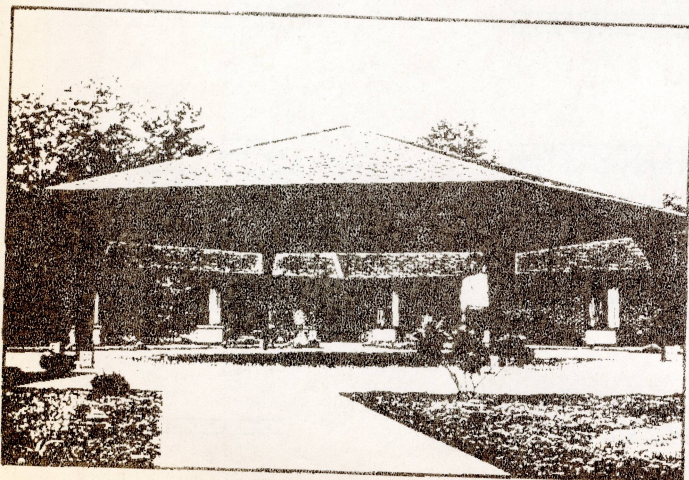

**OPTIONS:**

- Cedar Roof Decking and Fascia
- Laminated Columns
- Stain
- Fiberglass Shingles
- Cedar Shingles
- Metal Roof

No. 2100 - Without Shingles

JB45

SF3X

SF60

SC45

PB2X

02875/POR  
BuyLine 4455

 Oxford Series Gazebos by POLIGON retain a traditional flavor while exploiting the advantages of tubular steel construction. The larger gazebos, the GOX28, GOX36, and the GOX44, have double tiered roofs at an 8/12 pitch, topped off with a 30" vented cupola.  Overhead ornamentation on all six sides, and handrails on five sides are standard with a diamond pattern and pickets 6" on center.