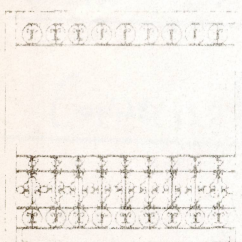

02875/POR
BuyLine 4455

Oxford Series Gazebos by POLIGON retain a traditional flavor while exploiting the advantages of tubular steel construction. The larger gazebos, the GOX28, GOX36, and the GOX44, have double tiered roofs at an 8/12 pitch, topped off with a 30" vented cupola. Overhead ornamentation on all six sides, and handrails on five sides are standard with a diamond pattern and pickets 6" on center.

Optional ornamental railing packages, available for all gazebo models, are shown below.

LAREDO