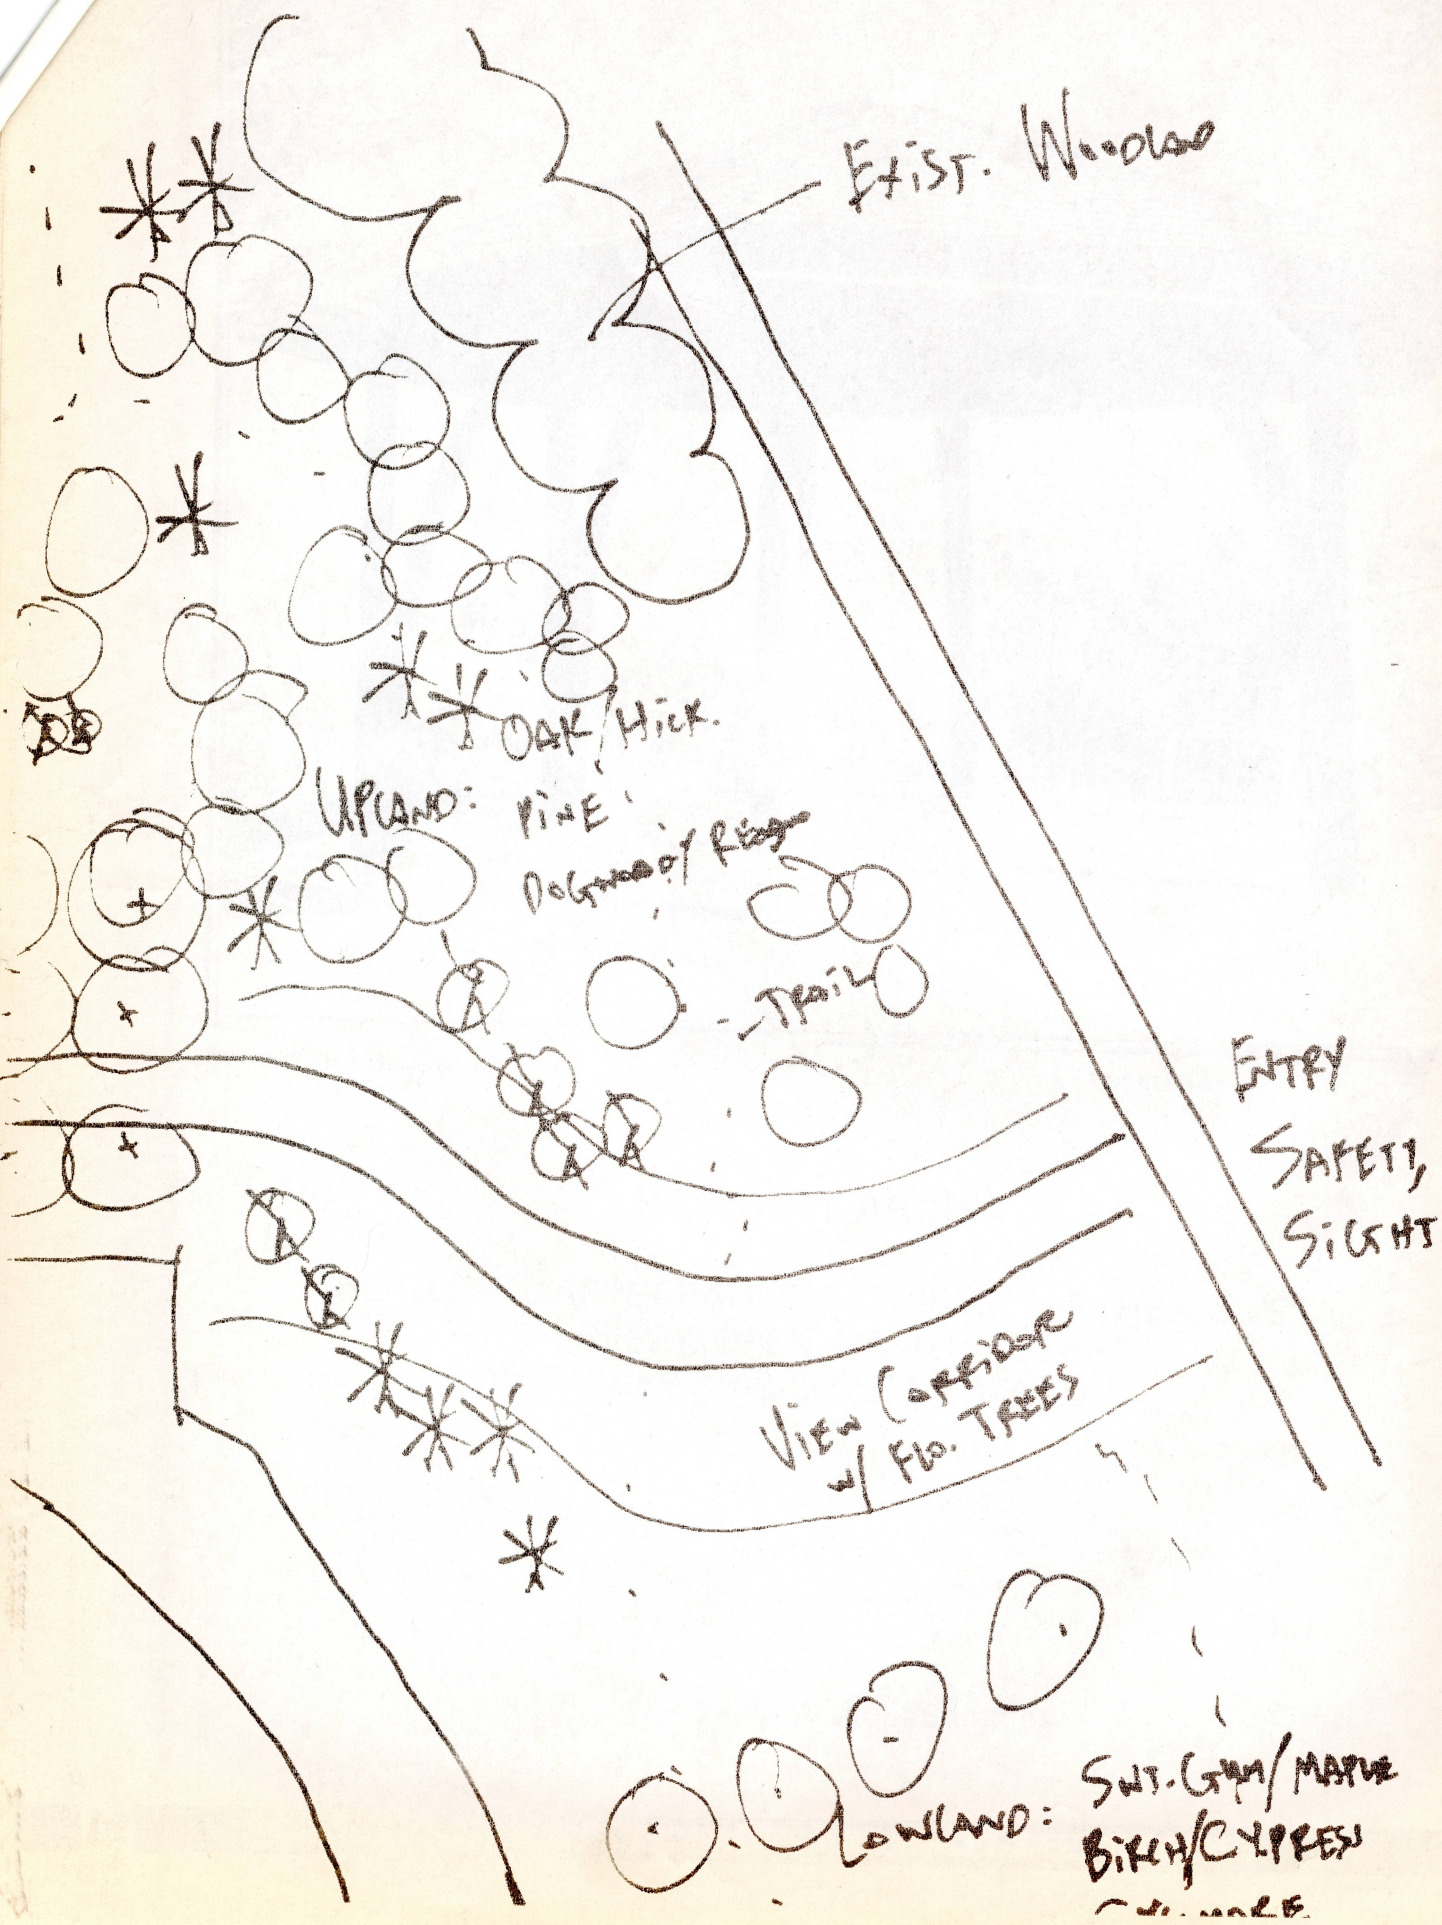

TO: HAL PATTON

ATTN: \_\_\_\_\_

FROM: BILL BURKE

MESSAGE: ENCLOSED IS A PRELIMINARY SKETCH OF A  
LAYOUT FOR THE ARTS ARCADE. IT CENTERS AROUND  
AN OUTDOOR CUSHION AREA / GAZEBO / W/ TWO ENTRIES,  
A FORMAL GROVE OF OAKS OR WHATEVER W/ A WOODLAND  
UPLAND & LOWLAND FOREST IN THE OPEN AREA. THE TRAIL  
OTHER ITEMS INCLUDE A MEADOW, A PRAIRIE, GRASSY PLOTS ETC....  
CONNECTS DRAWINGS TOGETHER.

# Focus Point

TRACK

K

11

NATURAL

# NATURAL AREA

MULTI-SIDES

OPTIONS SHOWN: Stain, Cedar Shingles

LOCATED AT: Laguna Niguel, California