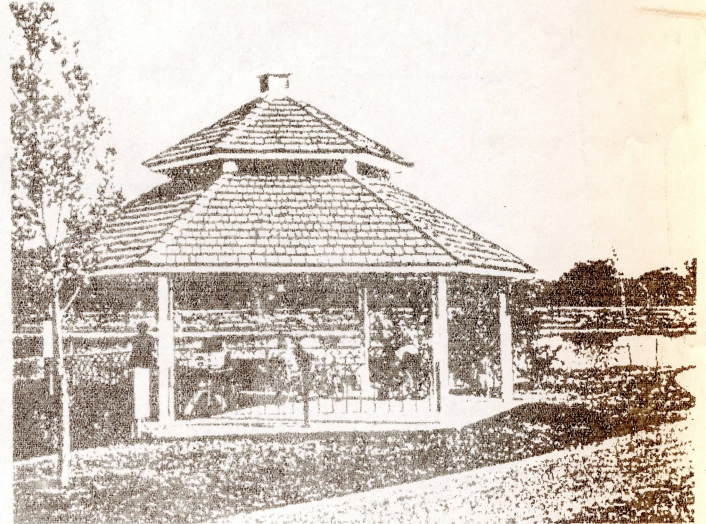

02875/POR  
BuyLine 4455

 Oxford Series Gazebos by POLIGON retain a traditional flavor while exploiting the advantages of tubular steel construction. The larger gazebos, the GOX28, GOX36, and the GOX44, have double tiered roofs at an 8/12 pitch, topped off with a 30" vented cupola.  Overhead ornamentation on all six sides, and handrails on five sides are standard with a diamond pattern and pickets 6" on center.

 Optional ornamental railing packages, available for all gazebo models, are shown below.

LAREDO

SARASOTA

ORLEANS

FLORENCE

GOX 28, Cherry Valley, IL

GOX36, Richardson, TX

GOX 44, East Chicago, IN