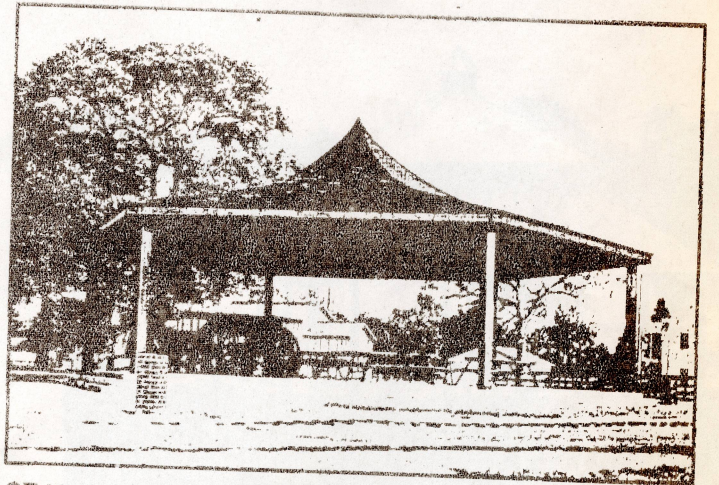

**OPTIONS:**

- Cedar Roof Decking and Fascia
- Laminated Columns
- Stain
- Fiberglass Shingles
- Cedar Shingles
- Metal Roof

No. 2100 - Without Shingles

JB45

SF3X

SF60

SC45

PB2X

02875/POR  
BuyLine 4455

 Oxford Series Gazebos by POLIGON retain a traditional flavor while exploiting the advantages of tubular steel construction. The larger gazebos, the GOX28, GOX36, and the GOX44, have double tiered roofs at an 8/12 pitch, topped off with a 30" vented cupola.  Overhead ornamentation on all six sides, and handrails on five sides are standard with a diamond pattern and pickets 6" on center.

 Optional ornamental railing packages, available for all gazebo models, are shown below.

LAREDO

SARASOTA

ORLEANS

FLORENCE

GOX 28, Cherry Valley, IL

GOX36, Richardson, TX

GOX 44, East Chicago, IN