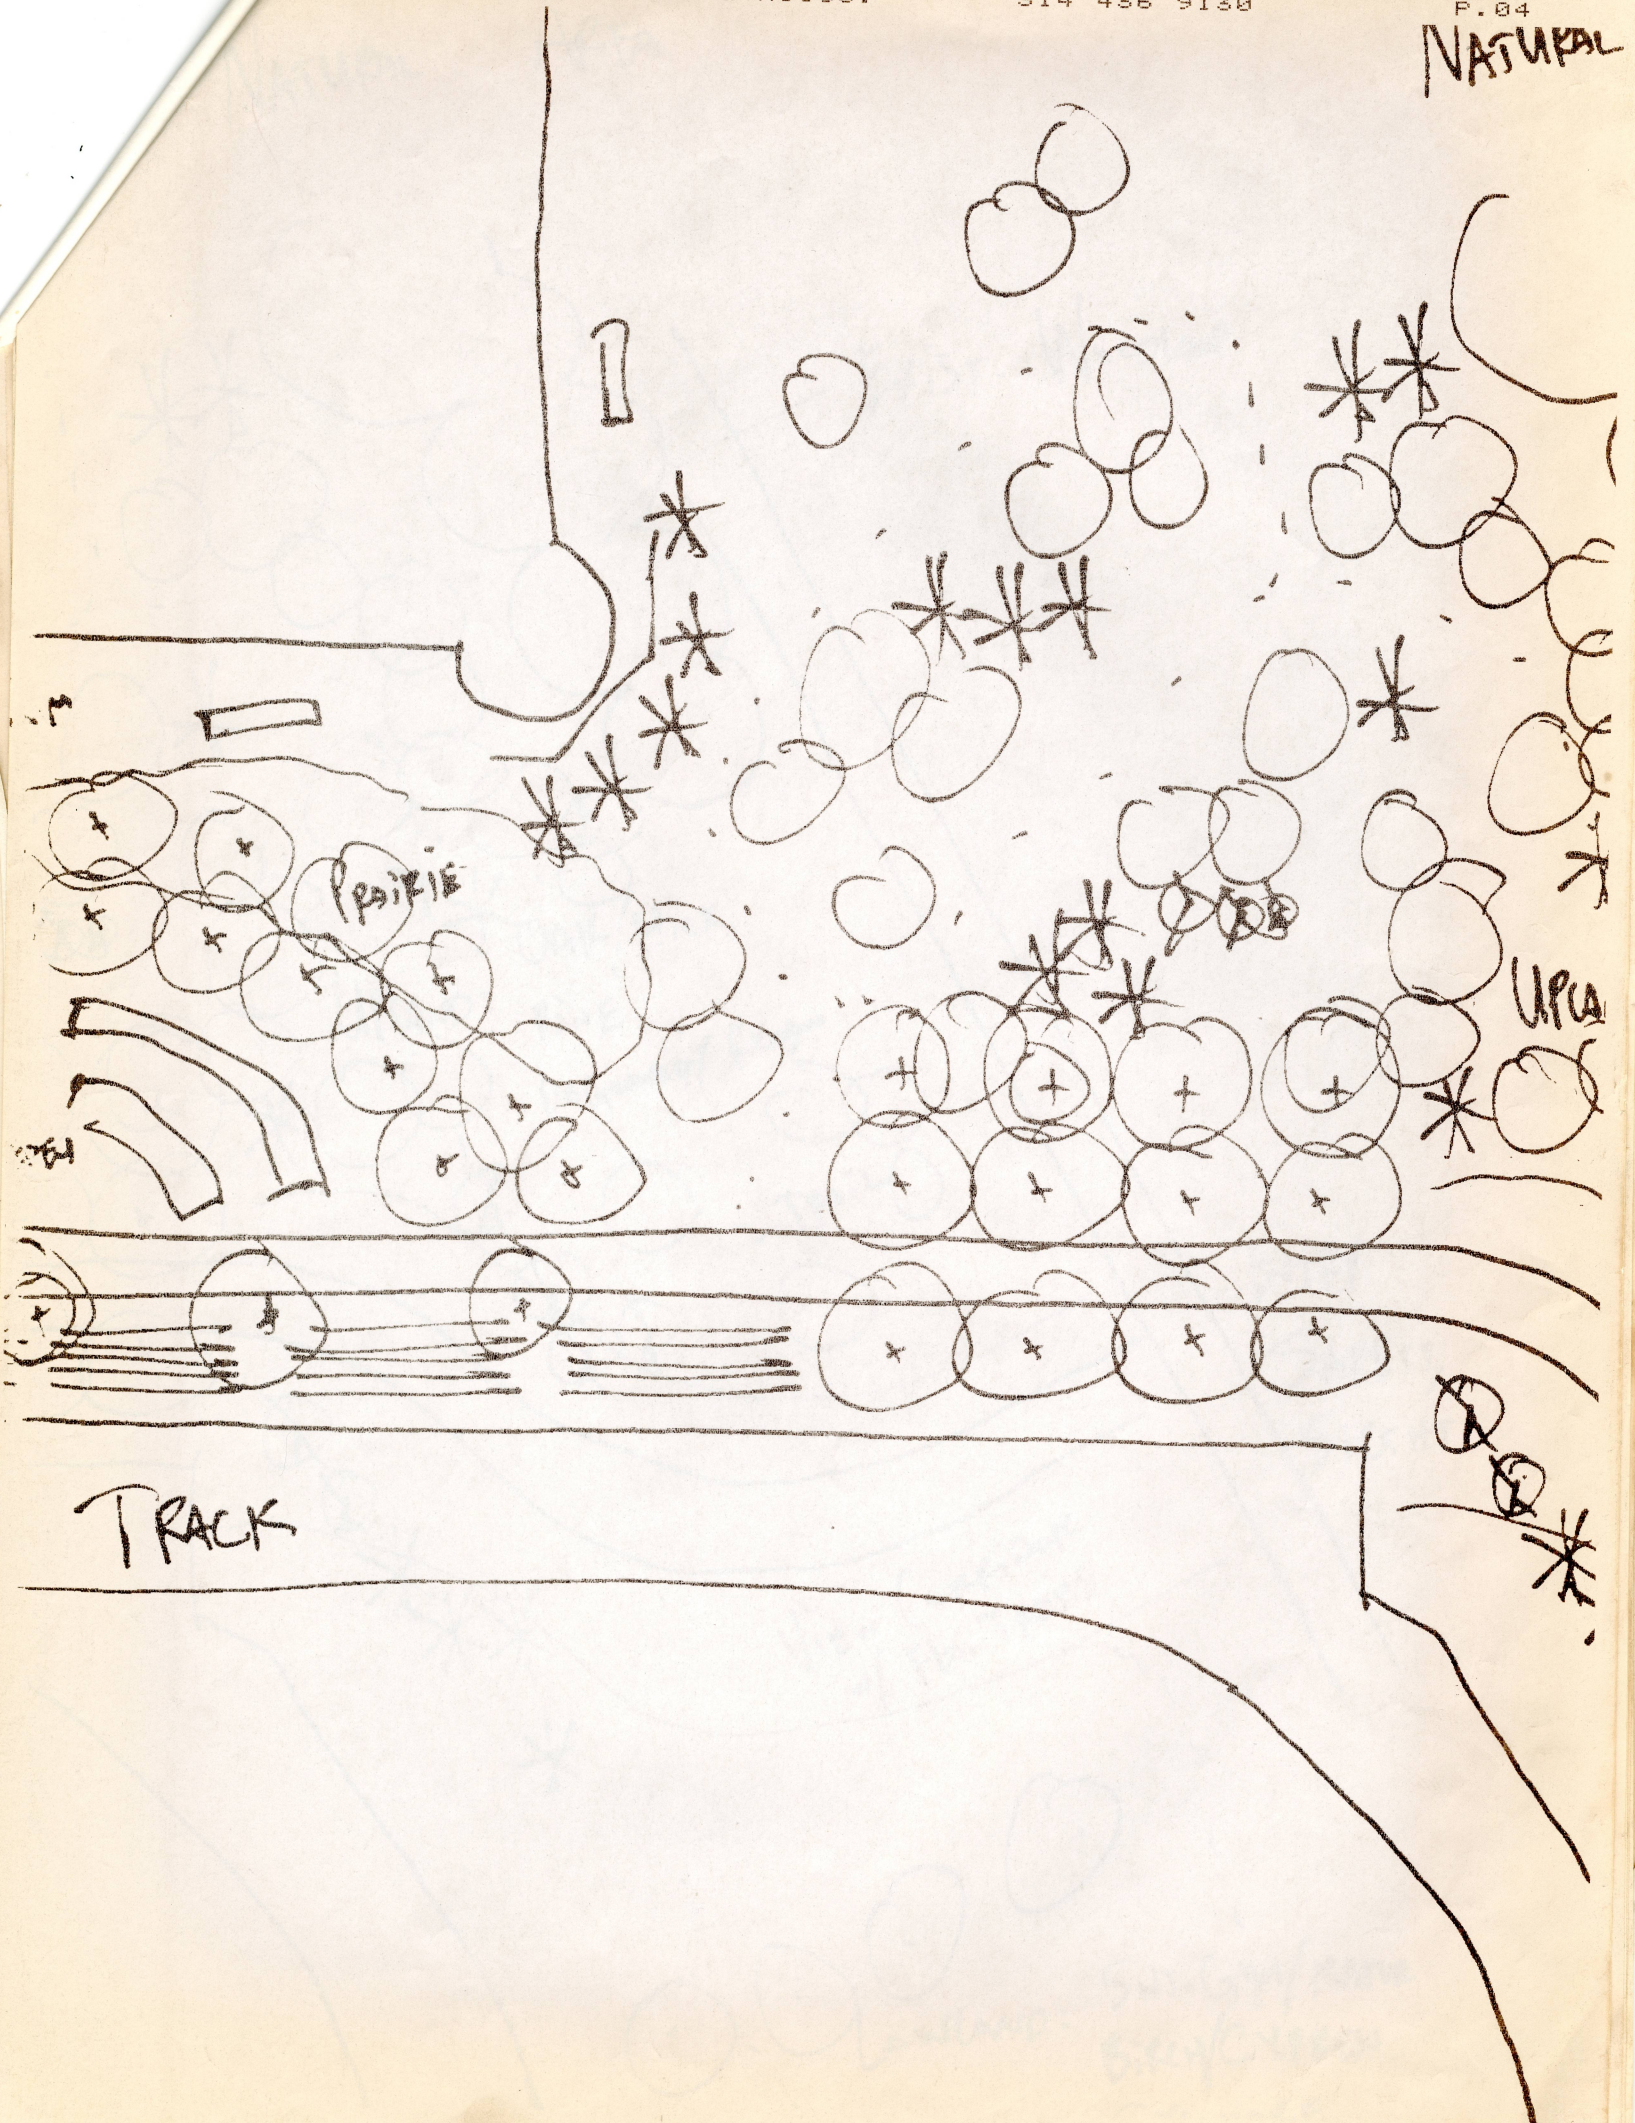

TO: HAL PATTON

ATTN: \_\_\_\_\_

FROM: BILL BURKE

MESSAGE: ENCLOSED IS A PRELIMINARY SKETCH OF A  
LAYOUT FOR THE ARTS ARCADE. IT CENTERS AROUND  
AN OUTDOOR CUSHION AREA / GAZEBO / W/ TWO ENTRIES,  
A FORMAL GROVE OF OAKS OR WHATEVER W/ A WOODLAND  
UPLAND & LOWLAND FOREST IN THE OPEN AREA. THE TRAIL  
OTHER ITEMS INCLUDE A MEADOW, A PRAIRIE, GRASSY PLOTS ETC....  
CONNECTS DRAWINGS TOGETHER.

# Focus Point

TRACK

K

11

NATURAL

# NATURAL AREA

MULTI-SIDES

OPTIONS SHOWN: Stain, Cedar Shingles

LOCATED AT: Laguna Niguel, California

02875/POR  
BuyLine 4455

 Oxford Series Gazebos by POLIGON retain a traditional flavor while exploiting the advantages of tubular steel construction. The larger gazebos, the GOX28, GOX36, and the GOX44, have double tiered roofs at an 8/12 pitch, topped off with a 30" vented cupola.  Overhead ornamentation on all six sides, and handrails on five sides are standard with a diamond pattern and pickets 6" on center.