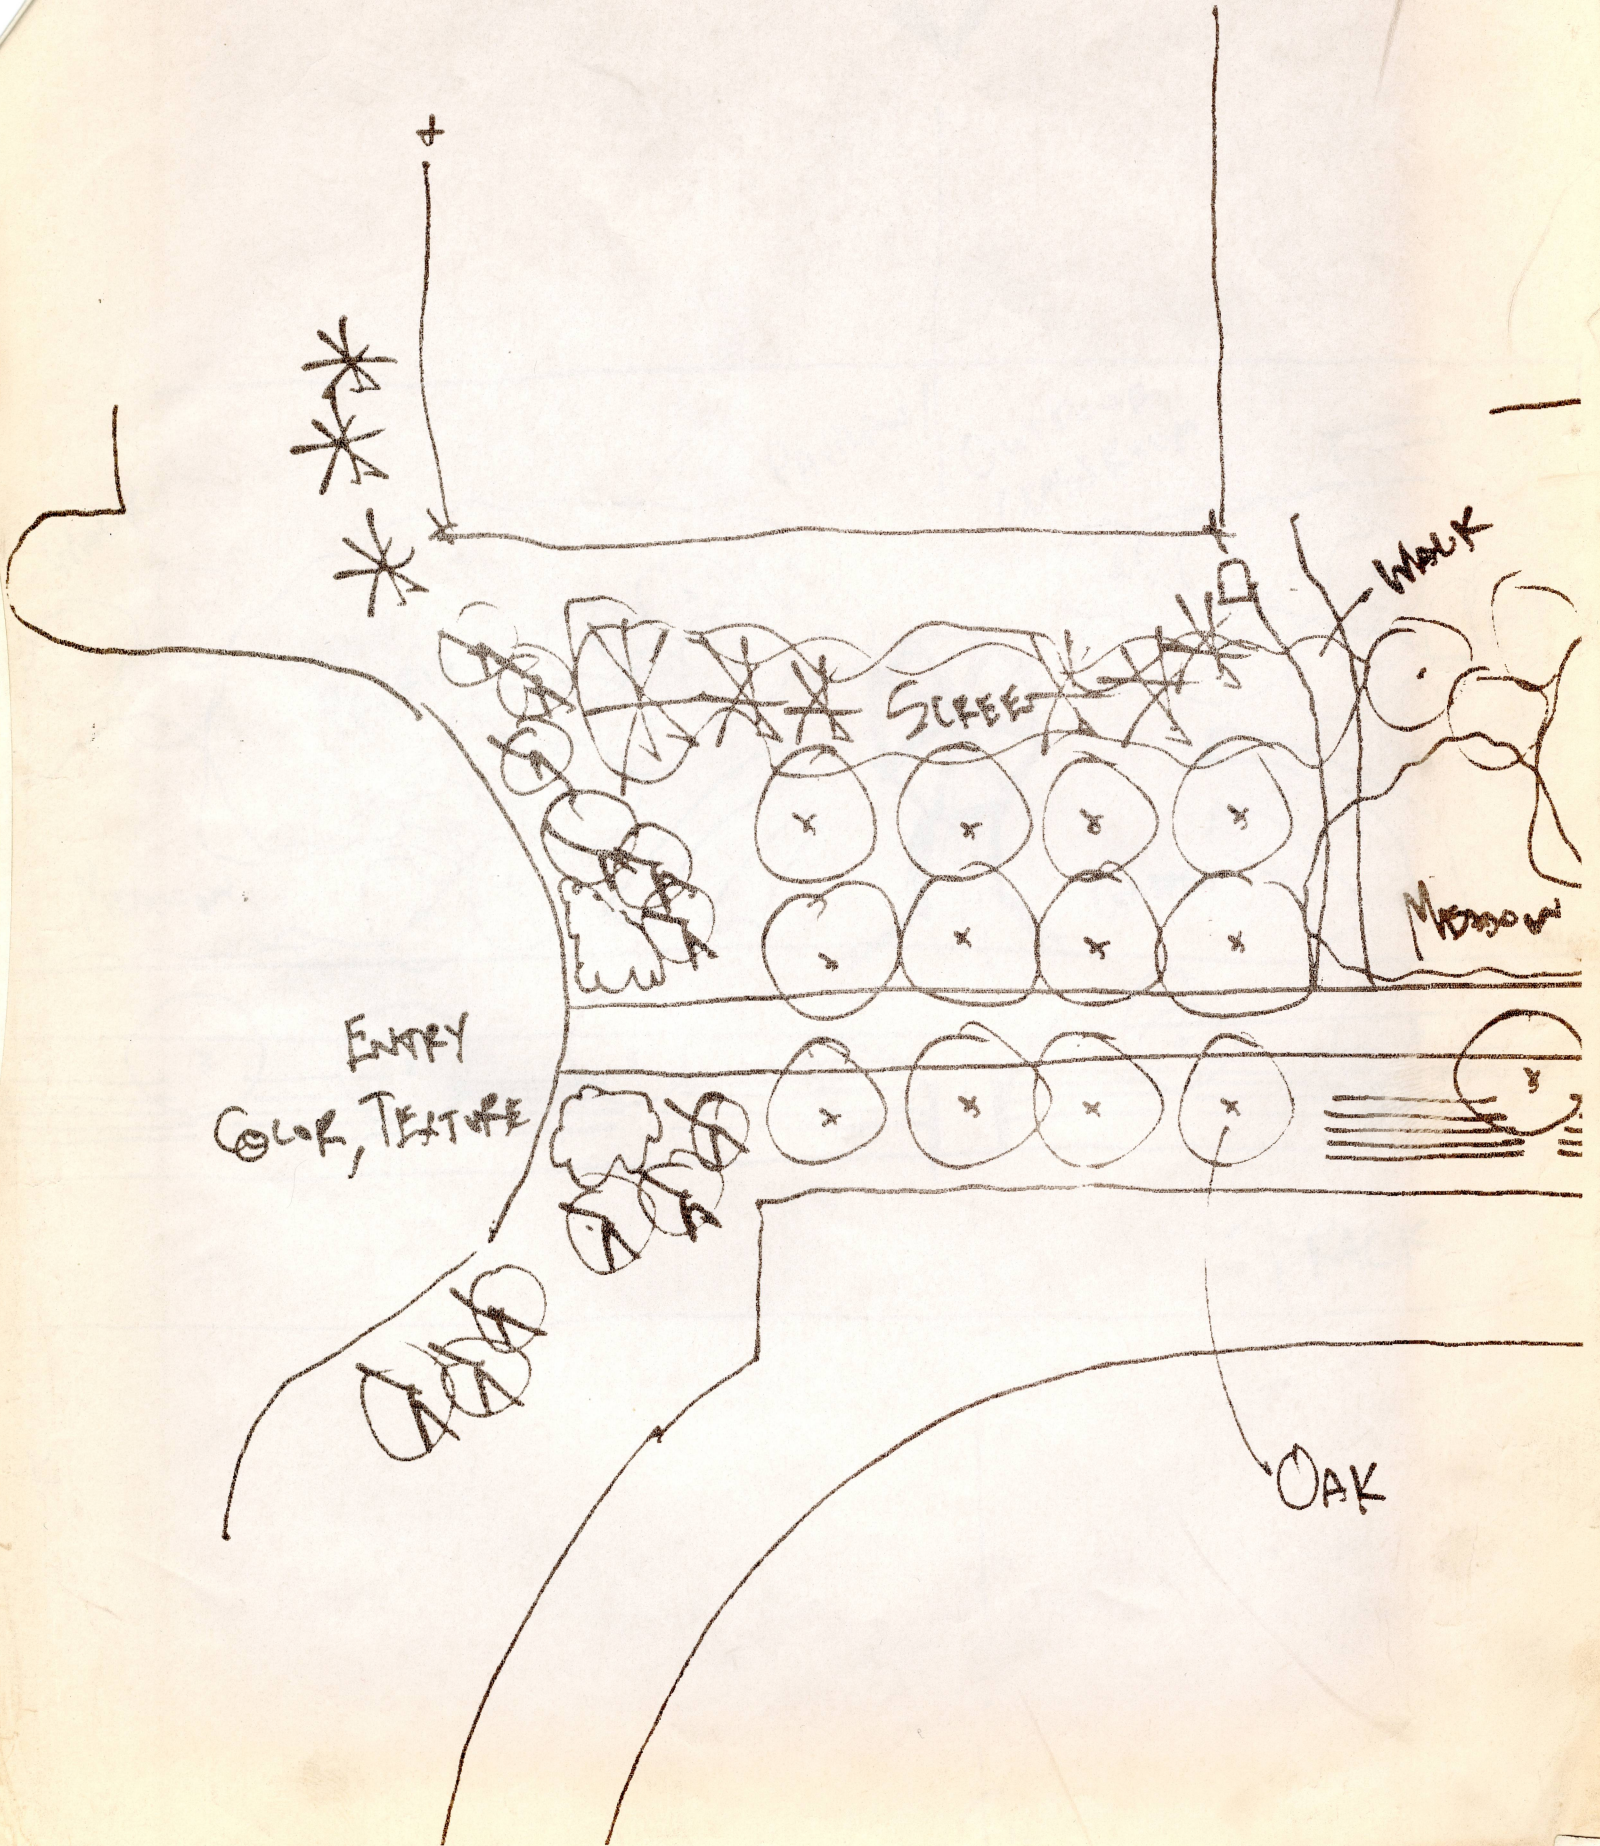

TO: HAL PATTON

ATTN: \_\_\_\_\_

FROM: BILL BURKE

MESSAGE: ENCLOSED IS A PRELIMINARY SKETCH OF A  
LAYOUT FOR THE ARTS ARCADE. IT CENTERS AROUND  
AN OUTDOOR CUSHION AREA / GAZEBO / W/ TWO ENTRIES,  
A FORMAL GROVE OF OAKS OR WHATEVER W/ A WOODLAND  
UPLAND & LOWLAND FOREST IN THE OPEN AREA. THE TRAIL  
OTHER ITEMS INCLUDE A MEADOW, A PRAIRIE, GRASSY PLOTS ETC....  
CONNECTS DRAWINGS TOGETHER.

# Focus Point

TRACK

K

11

NATURAL

# NATURAL AREA

MULTI-SIDES

OPTIONS SHOWN: Stain, Cedar Shingles

LOCATED AT: Laguna Niguel, California

02875/POR  
BuyLine 4455

 Oxford Series Gazebos by POLIGON retain a traditional flavor while exploiting the advantages of tubular steel construction. The larger gazebos, the GOX28, GOX36, and the GOX44, have double tiered roofs at an 8/12 pitch, topped off with a 30" vented cupola.  Overhead ornamentation on all six sides, and handrails on five sides are standard with a diamond pattern and pickets 6" on center.