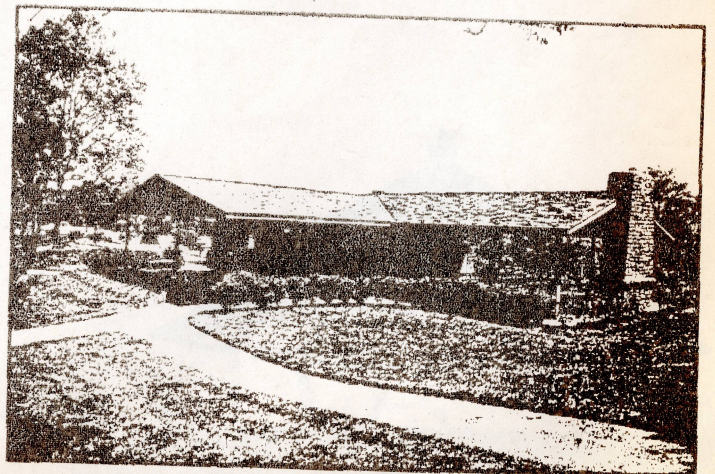

**OPTIONS:**

- Cedar Roof Decking and Fascia
- Laminated Columns
- Stain
- Fiberglass Shingles
- Cedar Shingles
- Metal Roof

No. 2100 - Without Shingles

JB45

SF3X

SF60

SC45

PB2X

02875/POR  
BuyLine 4455

 Oxford Series Gazebos by POLIGON retain a traditional flavor while exploiting the advantages of tubular steel construction. The larger gazebos, the GOX28, GOX36, and the GOX44, have double tiered roofs at an 8/12 pitch, topped off with a 30" vented cupola.  Overhead ornamentation on all six sides, and handrails on five sides are standard with a diamond pattern and pickets 6" on center.