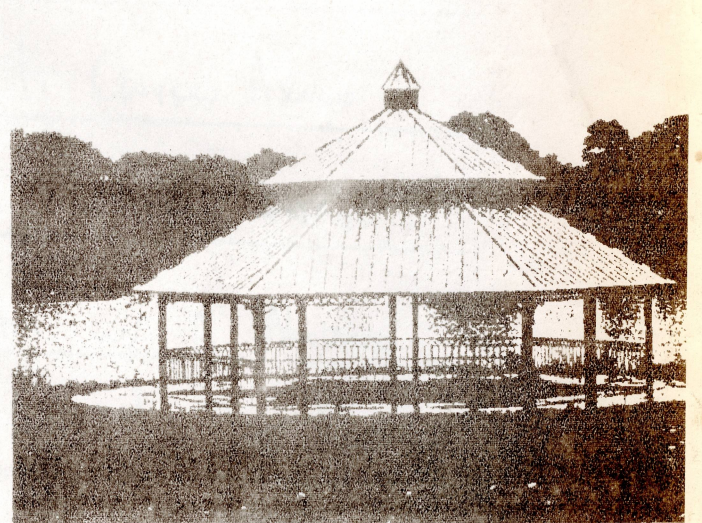

02875/POR  
BuyLine 4455

 Oxford Series Gazebos by POLIGON retain a traditional flavor while exploiting the advantages of tubular steel construction. The larger gazebos, the GOX28, GOX36, and the GOX44, have double tiered roofs at an 8/12 pitch, topped off with a 30" vented cupola.  Overhead ornamentation on all six sides, and handrails on five sides are standard with a diamond pattern and pickets 6" on center.

 Optional ornamental railing packages, available for all gazebo models, are shown below.

LAREDO

SARASOTA

ORLEANS

FLORENCE

GOX 28, Cherry Valley, IL

GOX36, Richardson, TX

GOX 44, East Chicago, IN