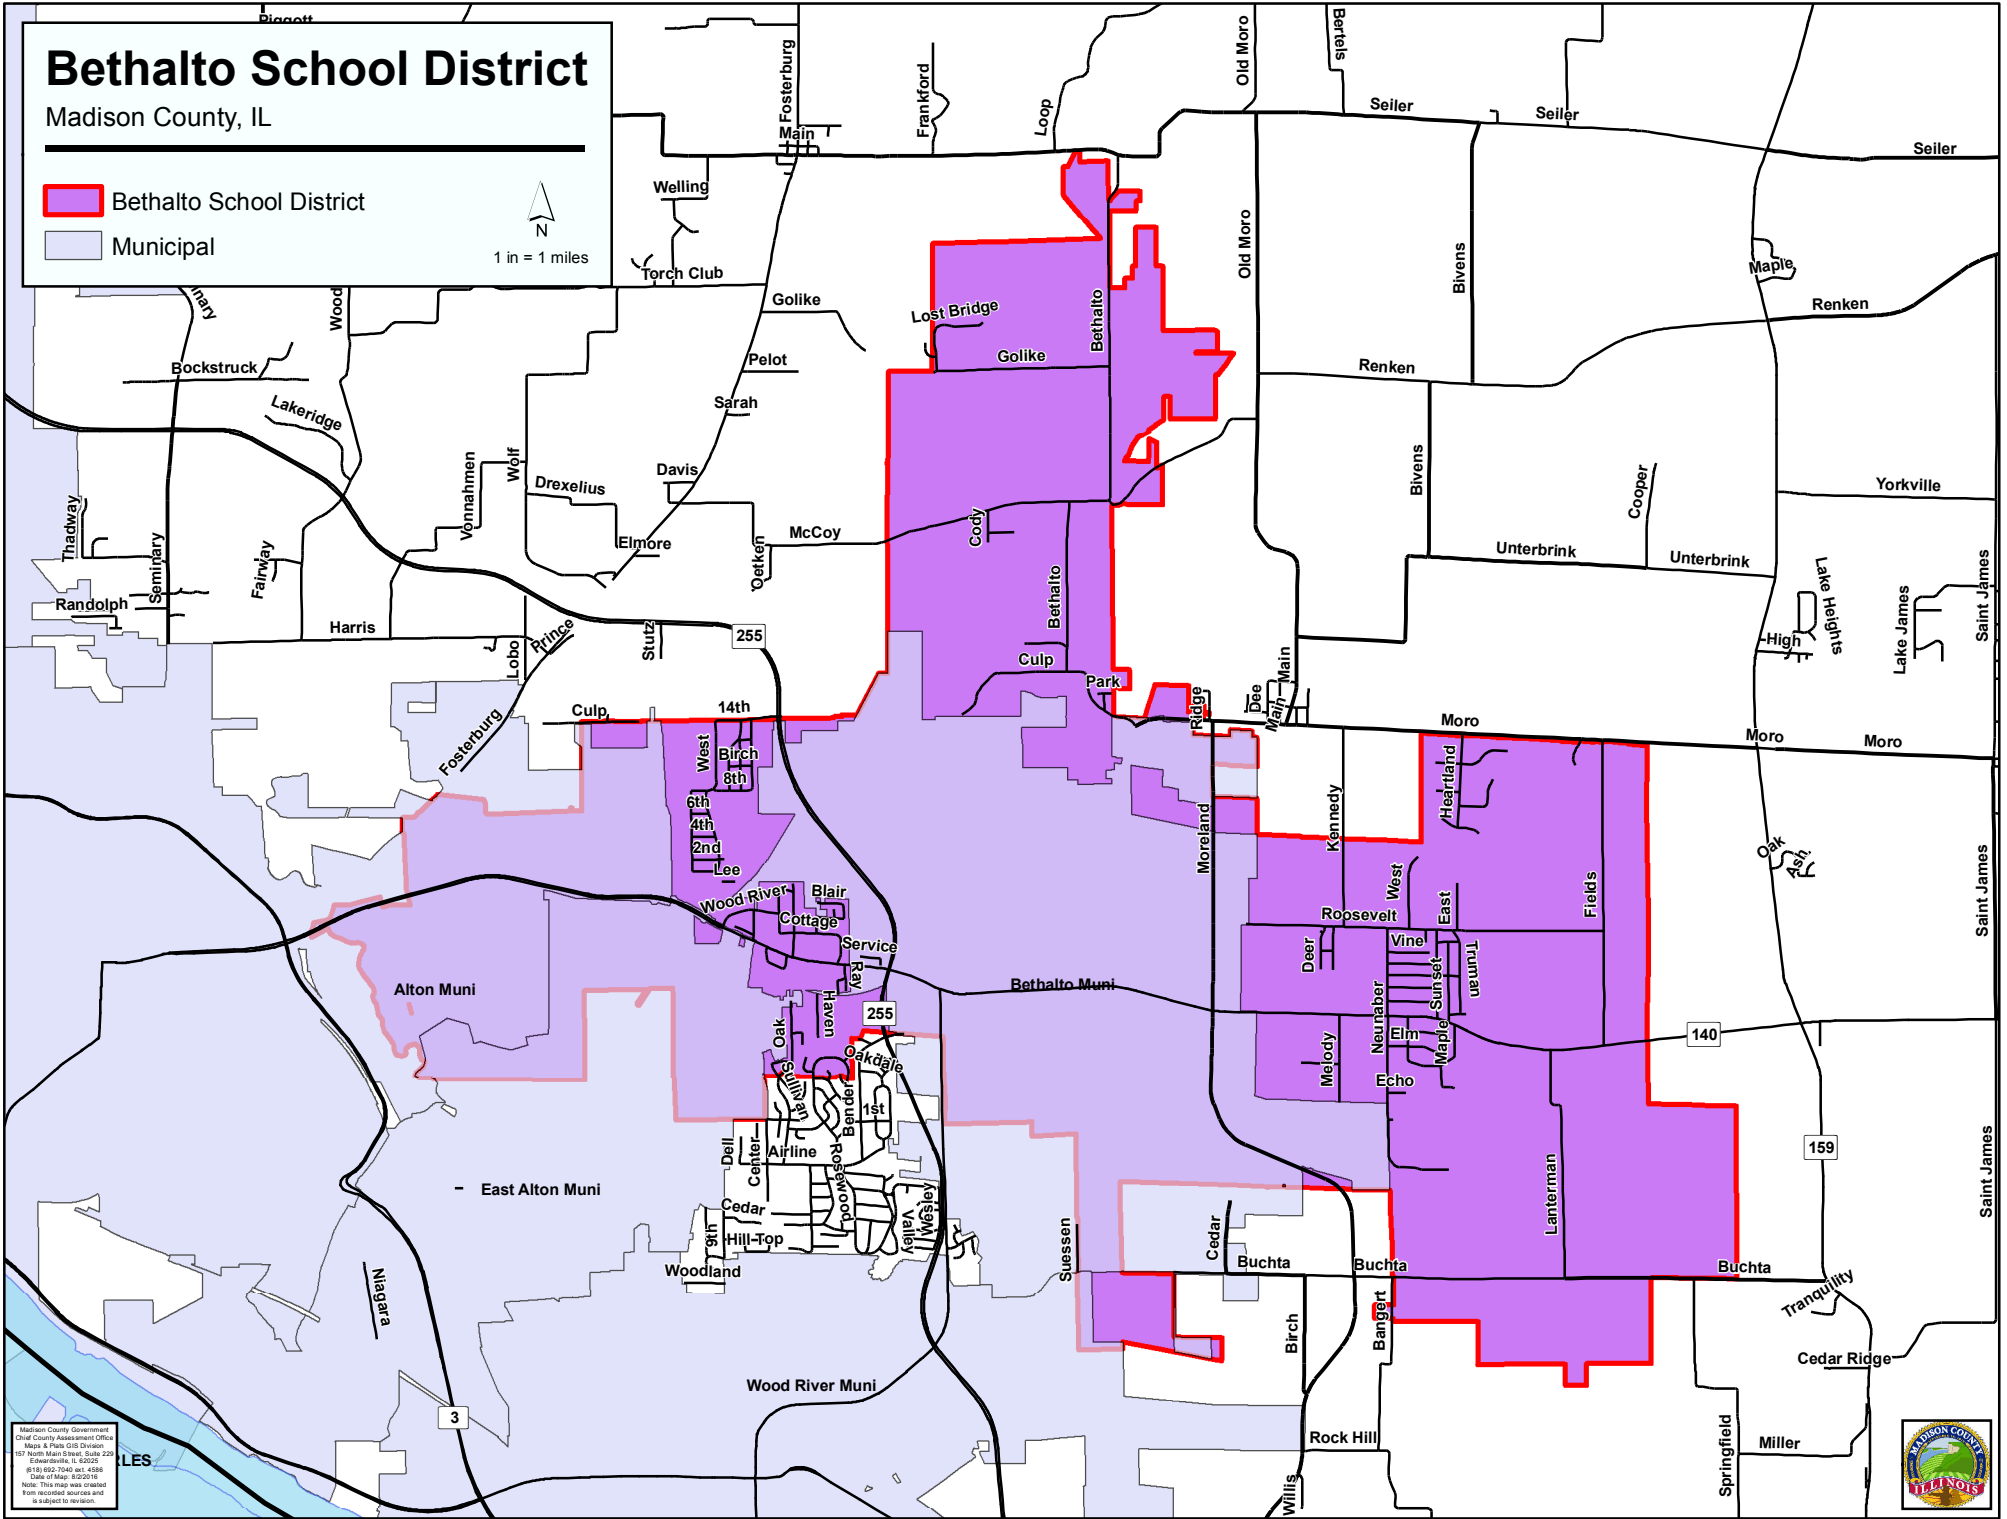

Bethalto School District

Madison County, IL

- Bethalto School District
- Municipal