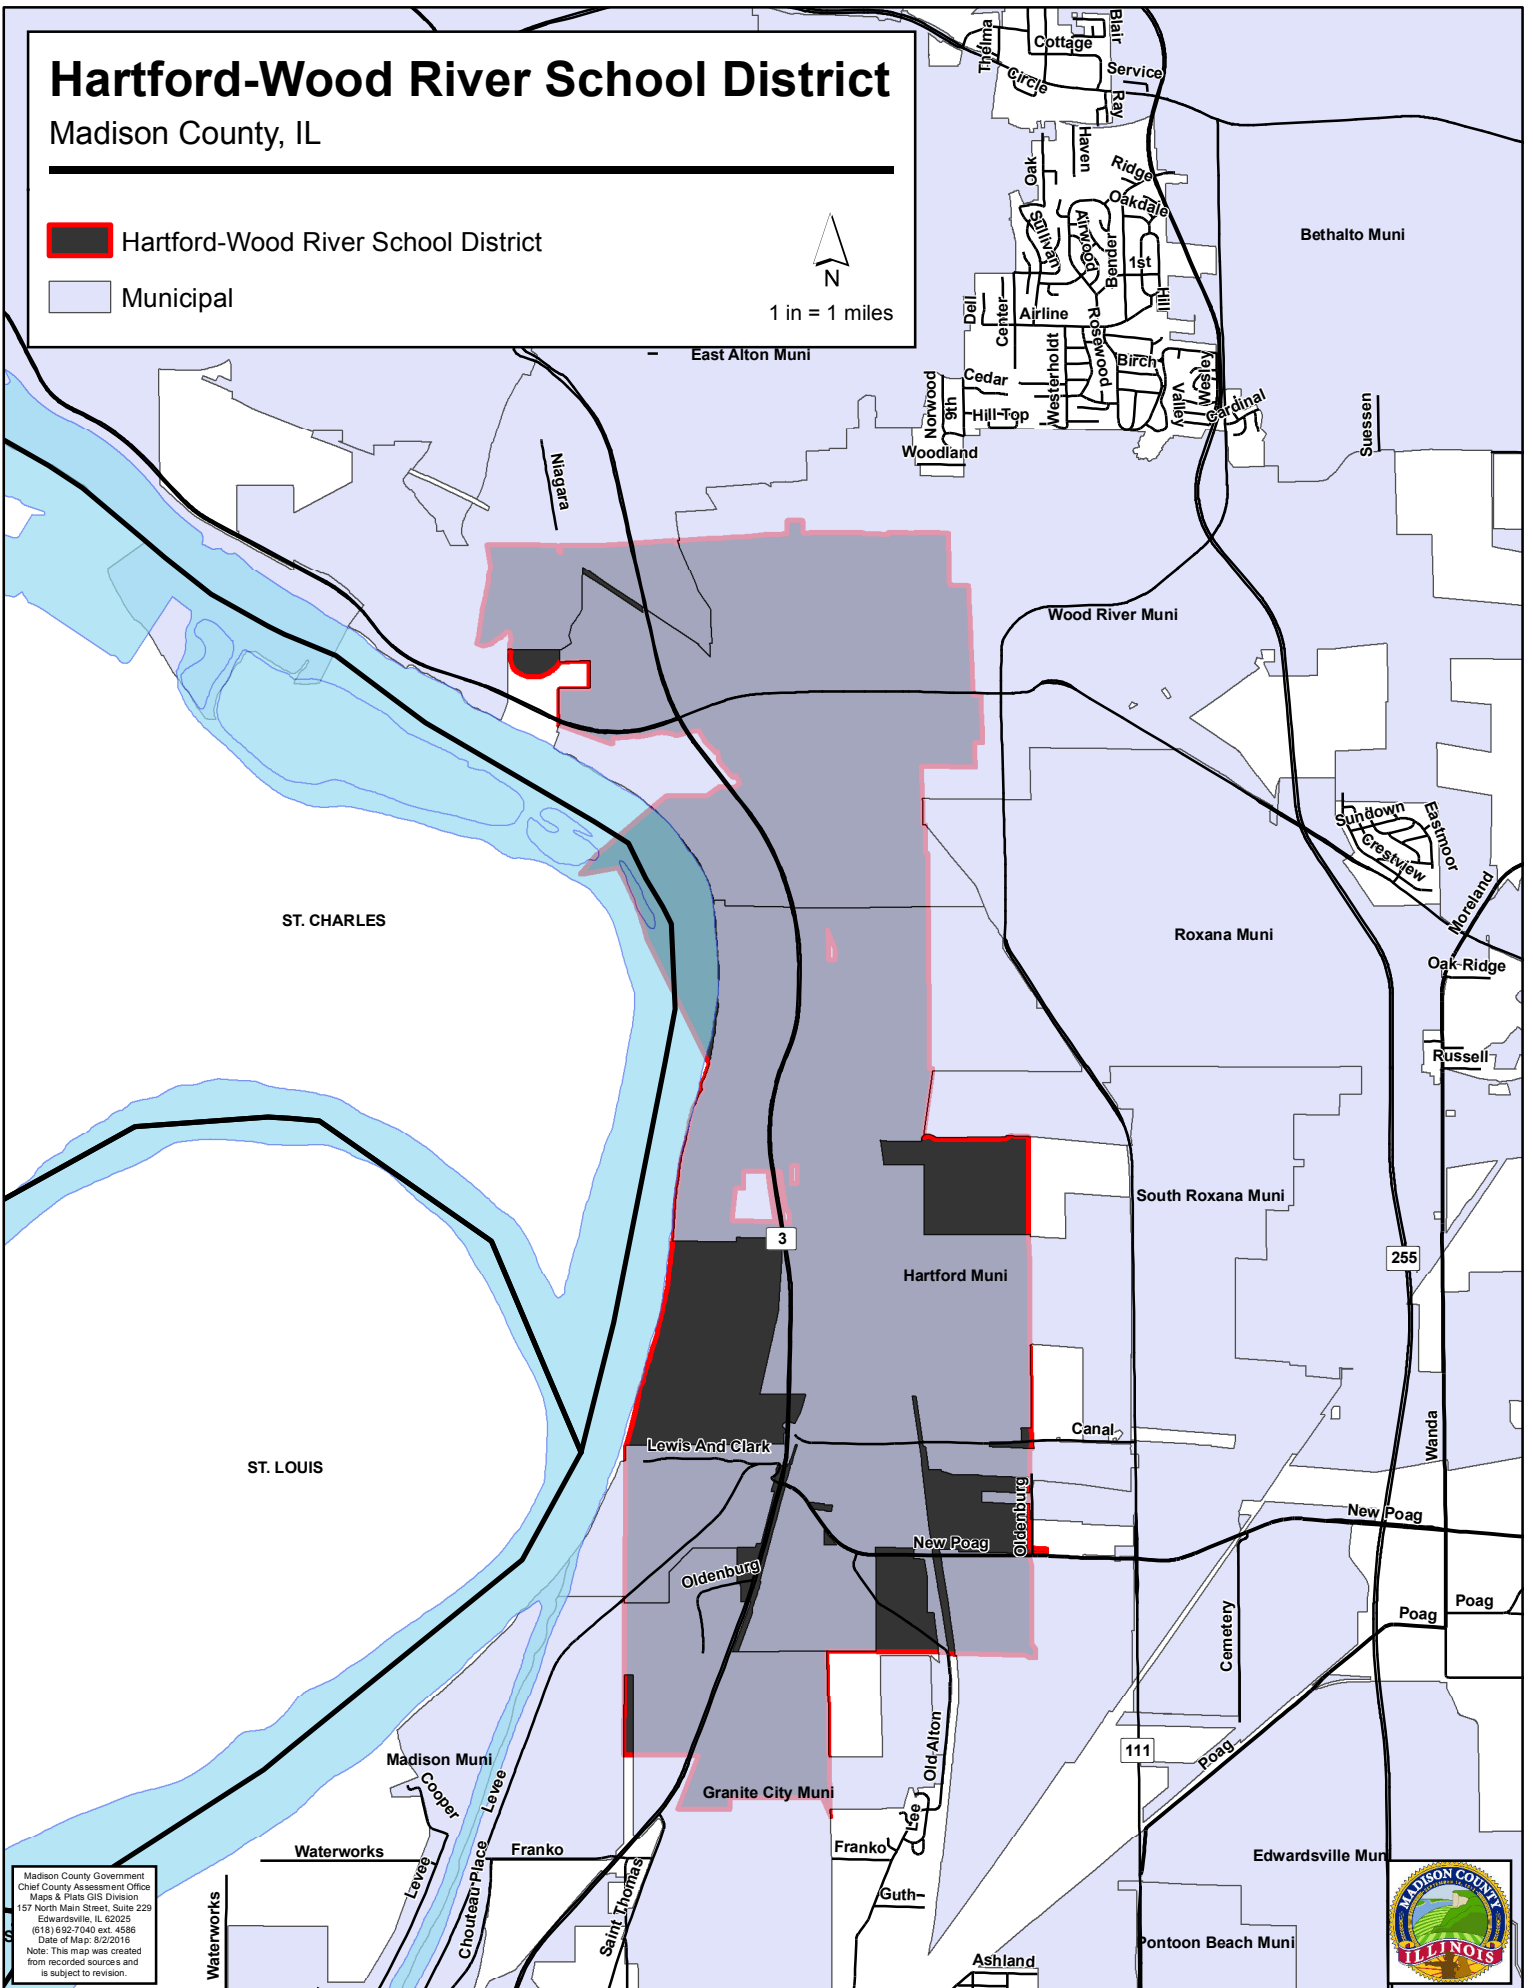

Hartford-Wood River School District

Madison County, IL

Hartford-Wood River School District

Municipal

1 in = 1 miles