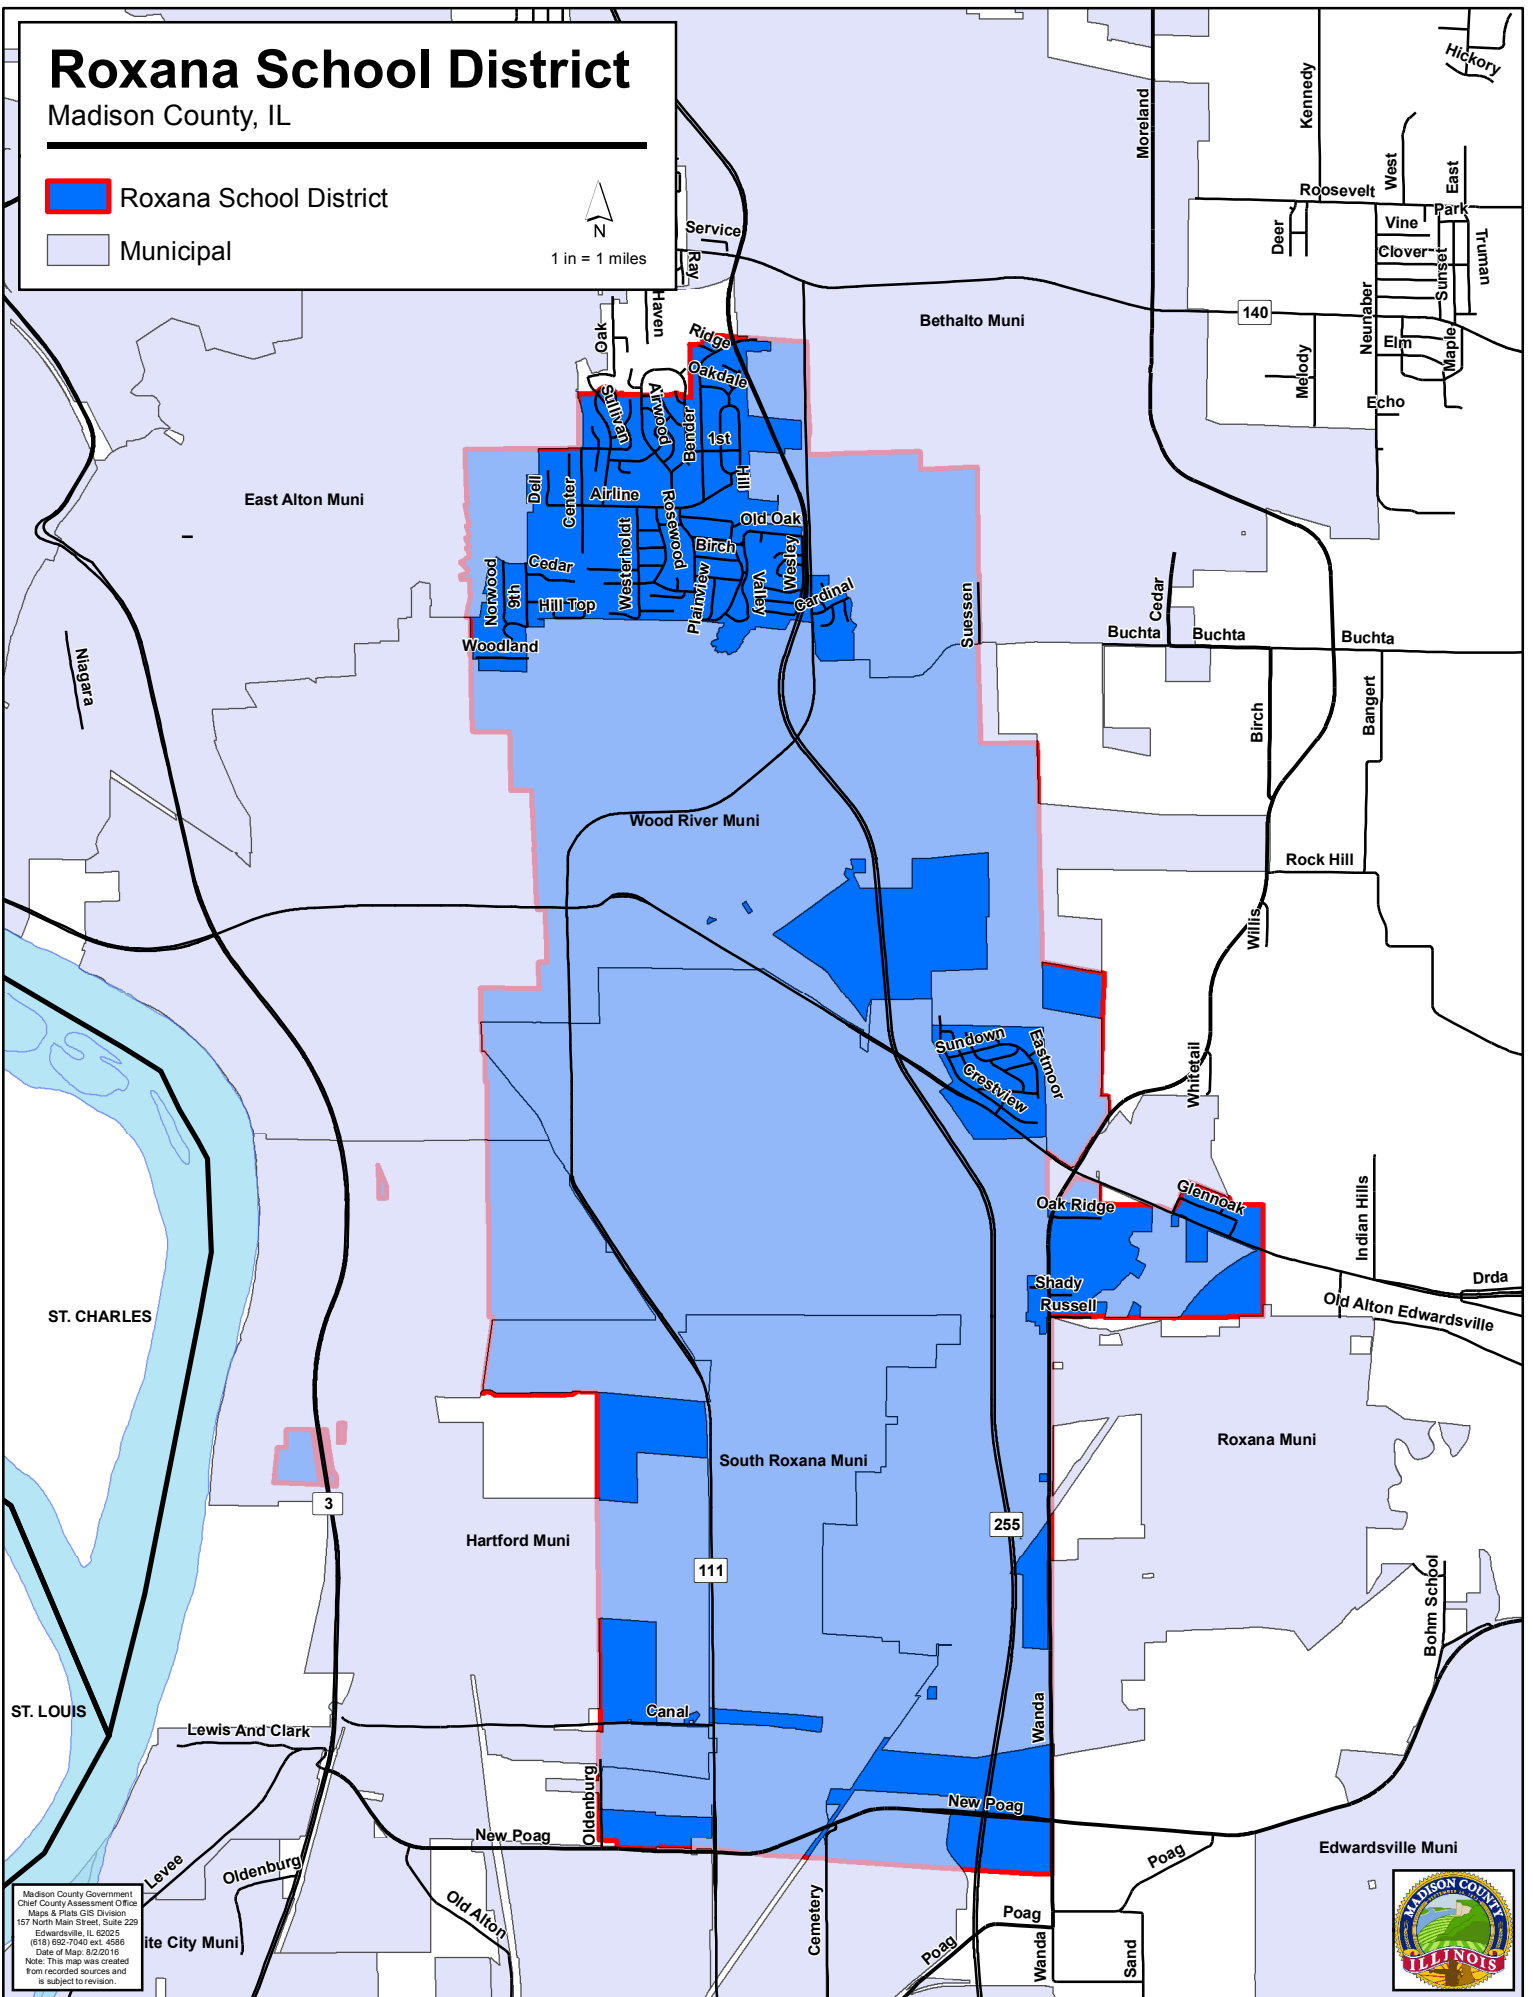

Roxana School District

Madison County, IL

Roxana School District

Municipal