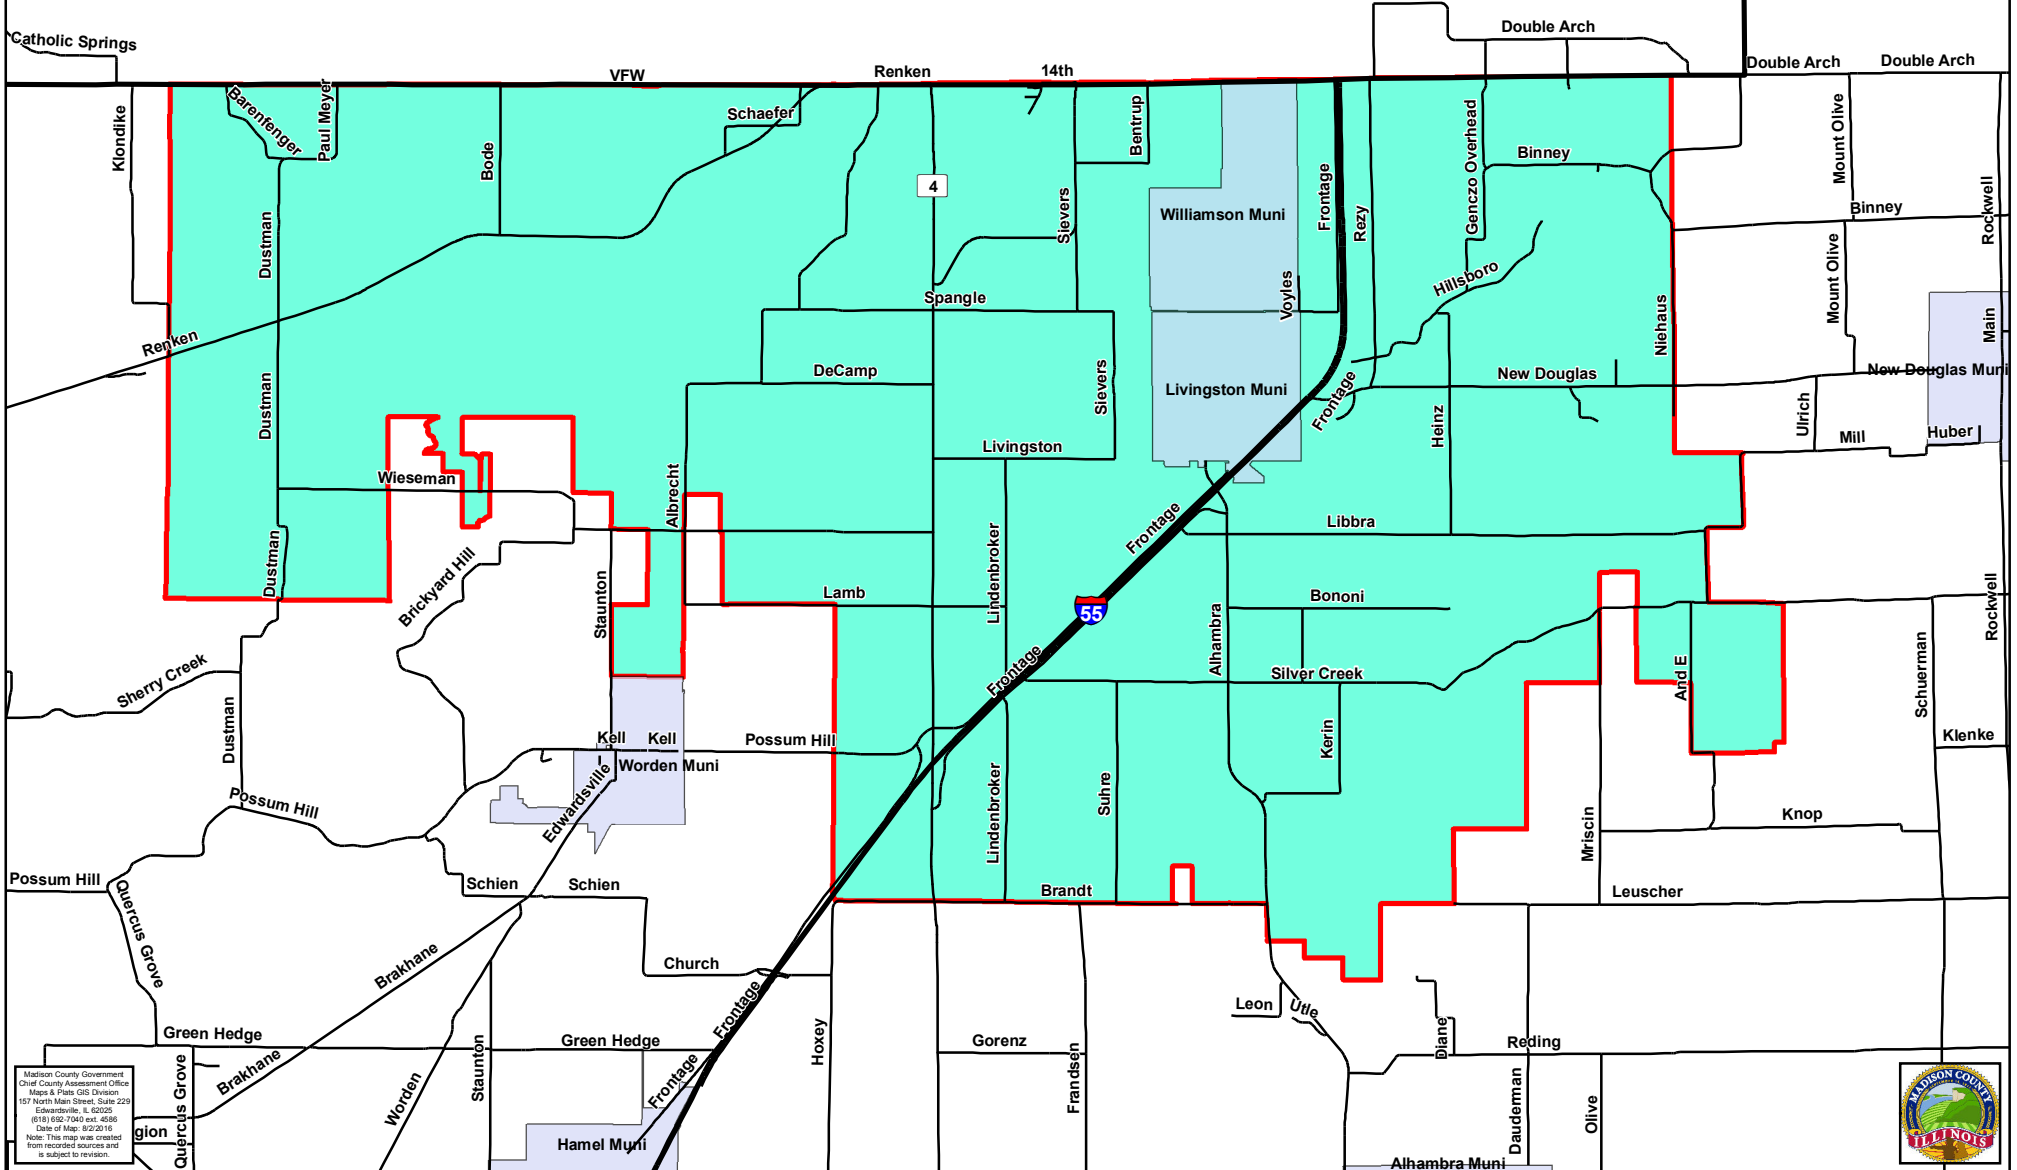

Staunton School District

Madison County, IL

School District selection

Municipal

1 inch = 1.3 miles

MACOUPIN

MONTGOMERY