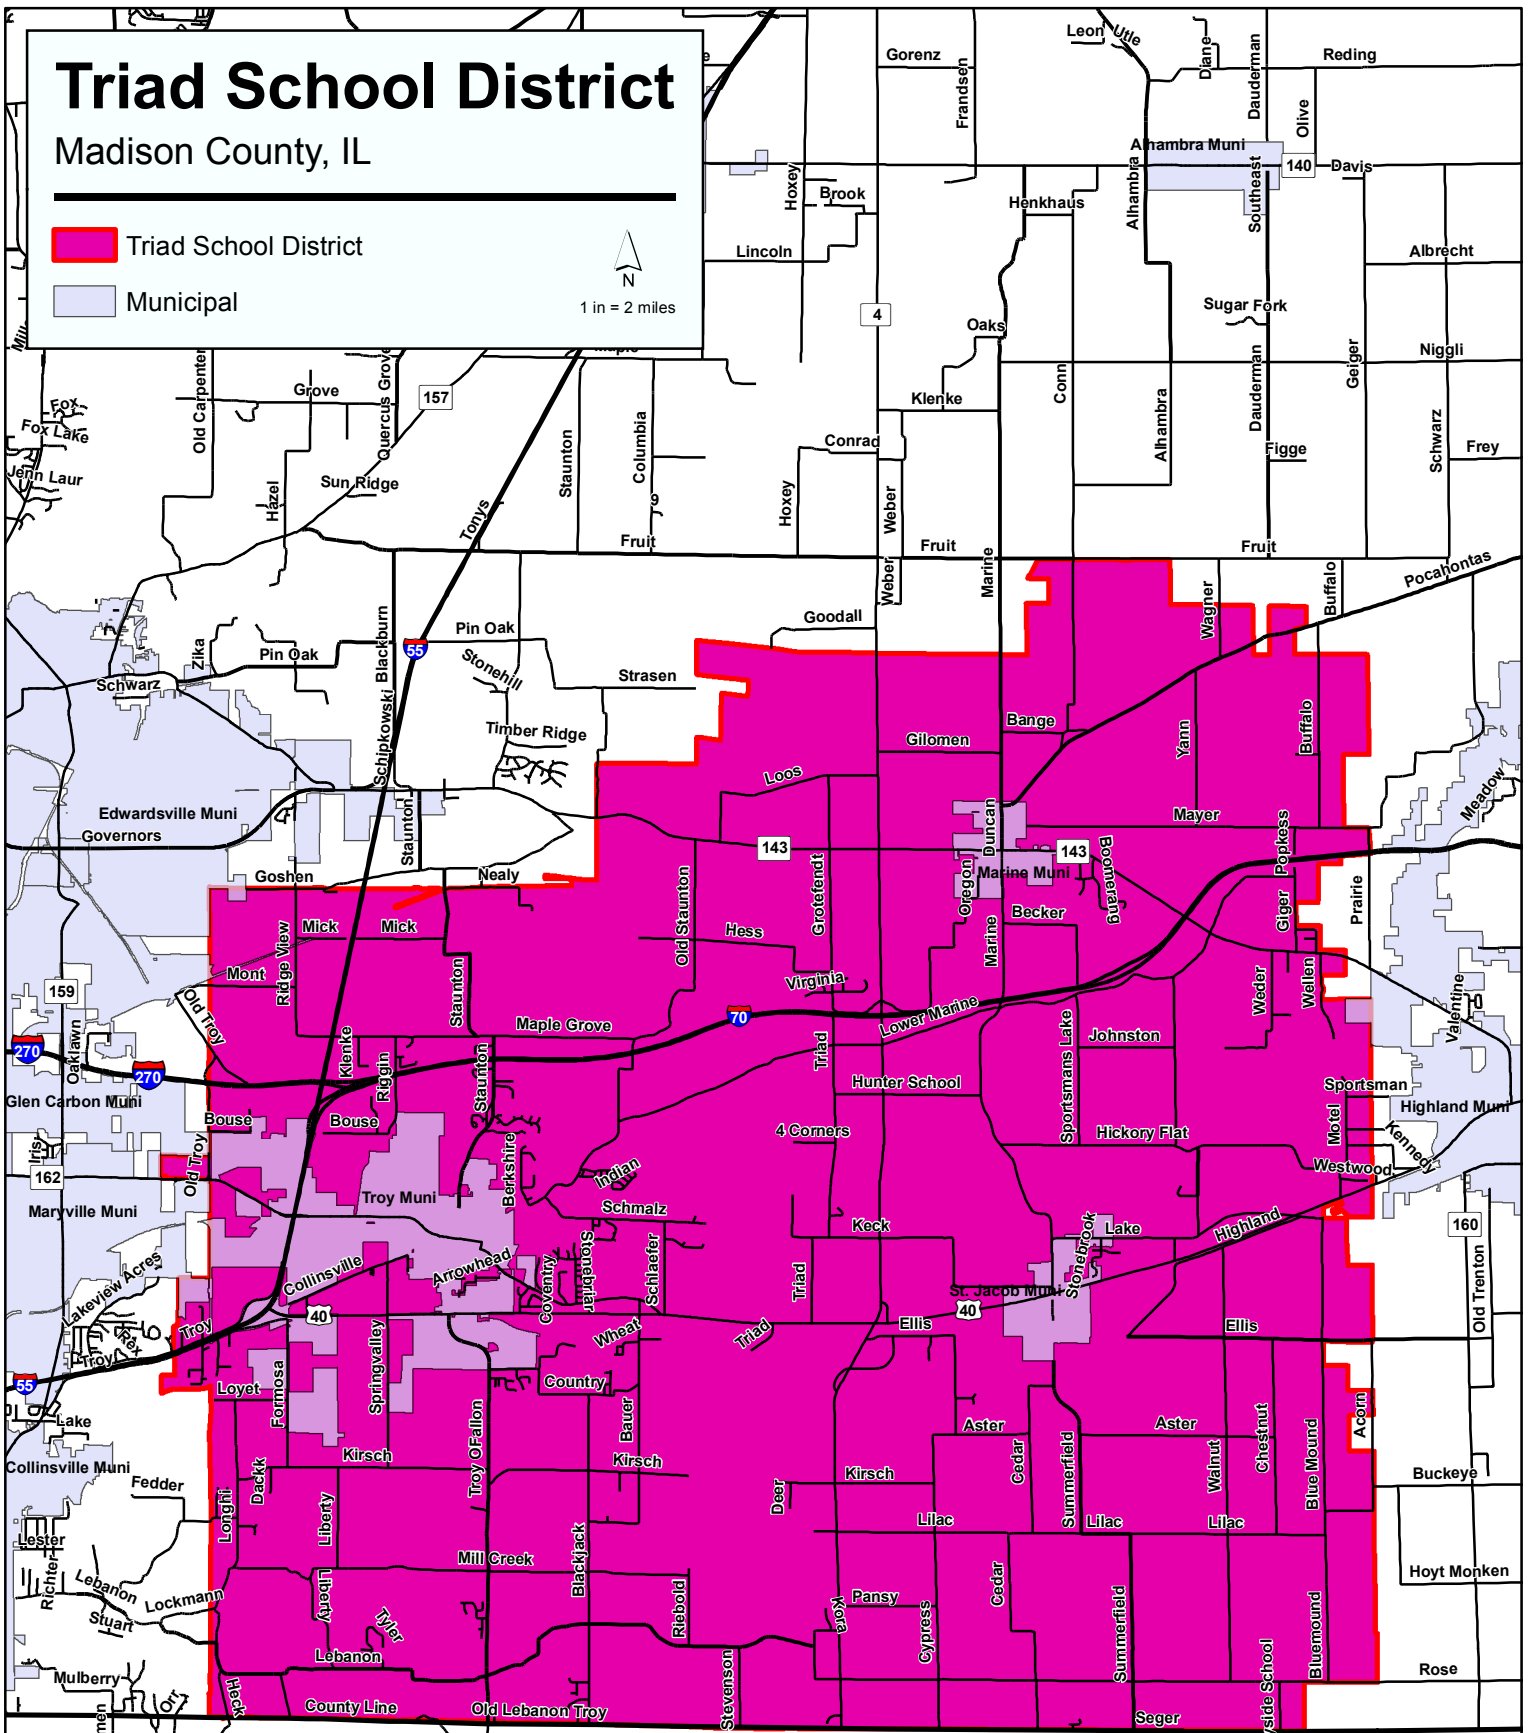

Triad School District

Madison County, IL

Triad School District

Municipal

1 in = 2 miles

ST. CLAIR

CLINTON