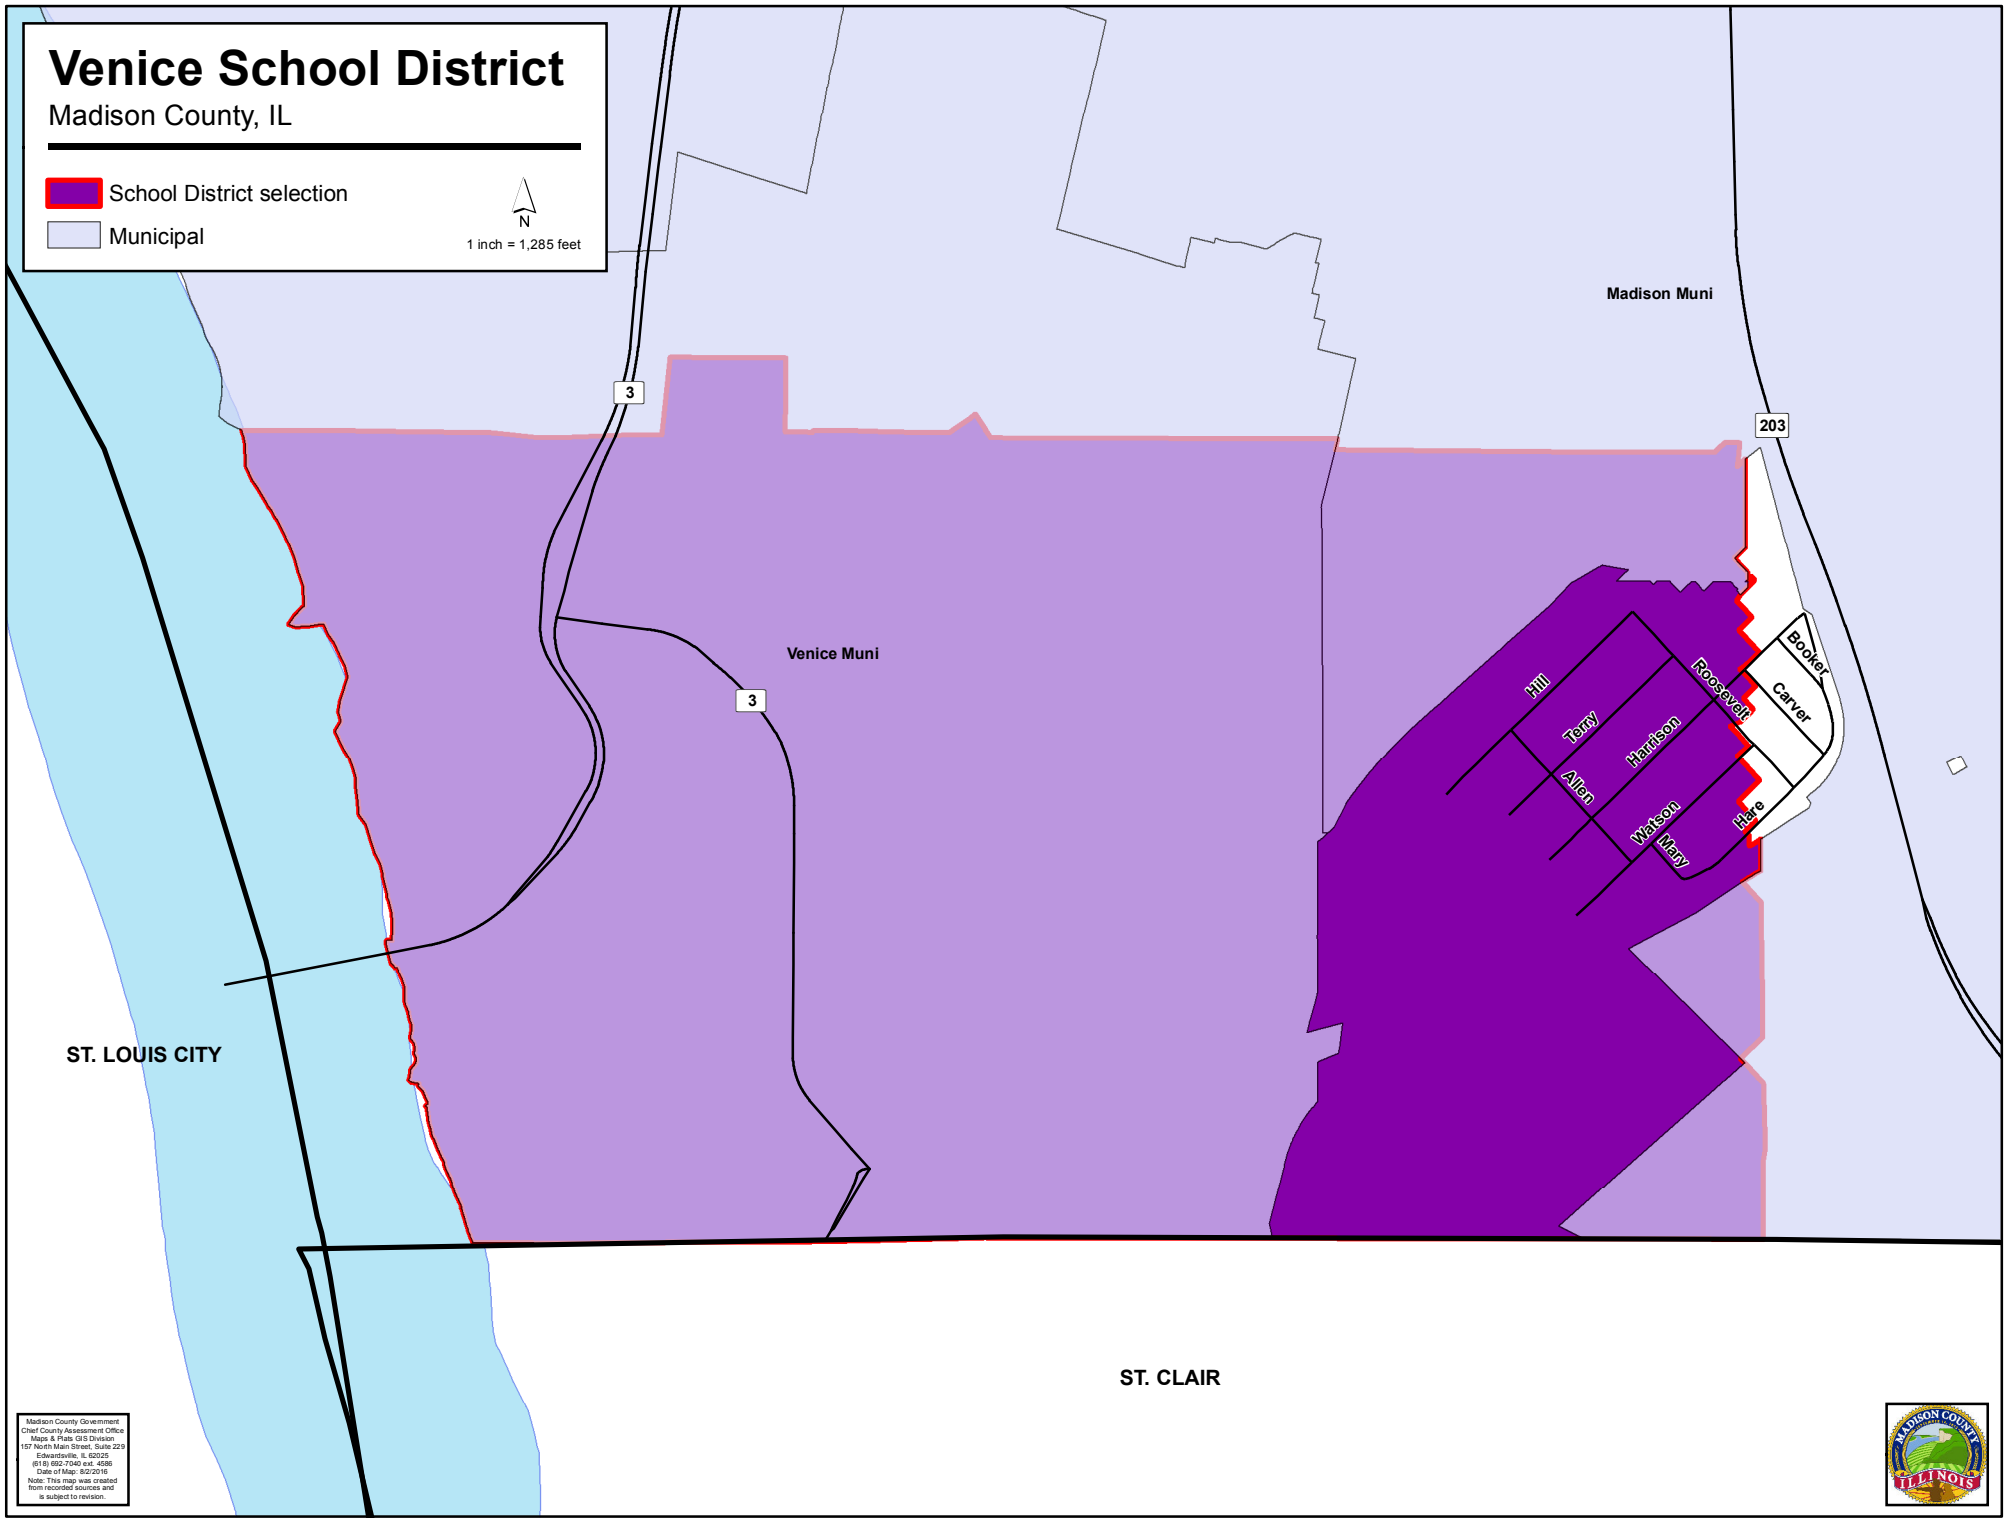

Venice School District

Madison County, IL

School District selection

Municipal

1 inch = 1,285 feet